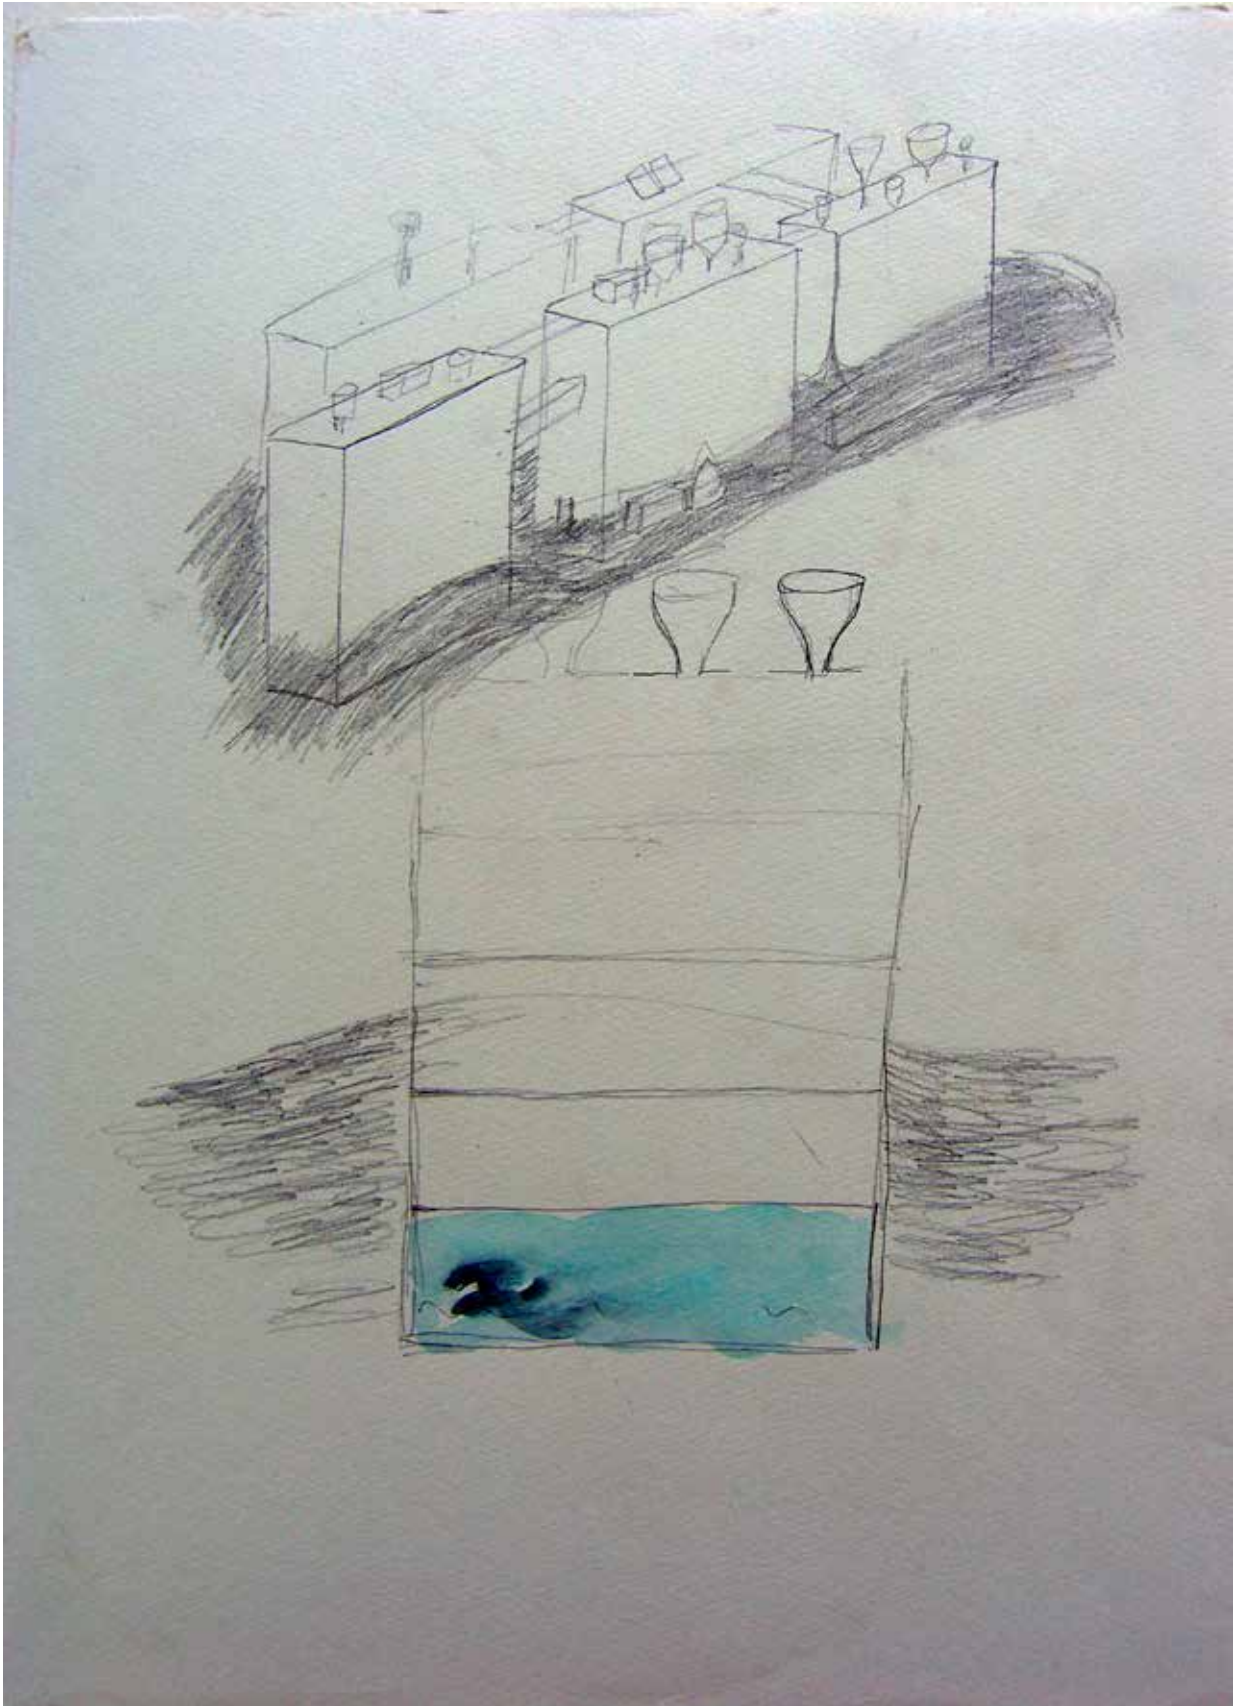

Website: [www.ernahecey.com](http://www.ernahecey.com)

**ROZA EL HASSAN**, *Traumahouse and Swallow-nest*, pencil on paper, 35,5 x 25,1 cm, 2012-2013  
Signed on the front and signed and dated on the back  
Courtesy : Erna Hecey - Copyright Roza El Hassan

**ROZA EL HASSAN**, pencil and watercolor on paper, 35,5 x 25,1 cm, 2012-2014  
Signed and dated on the back  
Courtesy : Erna Hecey - Copyright Roza El Hassan

**ROZA EL HASSAN**, pencil and watercolor on paper, 35,5 x 25,1 cm, 2014  
Signed and dated on the back  
Courtesy : Erna Hecey - Copyright Roza El Hassan

**ROZA EL HASSAN**, *Breeze*, pencil and watercolor on paper, 35,5 x 25,1 cm, 2012-2014  
Signed and dated on the back  
Courtesy : Erna Hecey - Copyright Roza El Hassan

**ROZA EL HASSAN**, pencil and watercolor on paper, 35,5 x 25,1 cm, 2014  
Signed and dated on the back  
Courtesy : Erna Hecey - Copyright Roza El Hassan