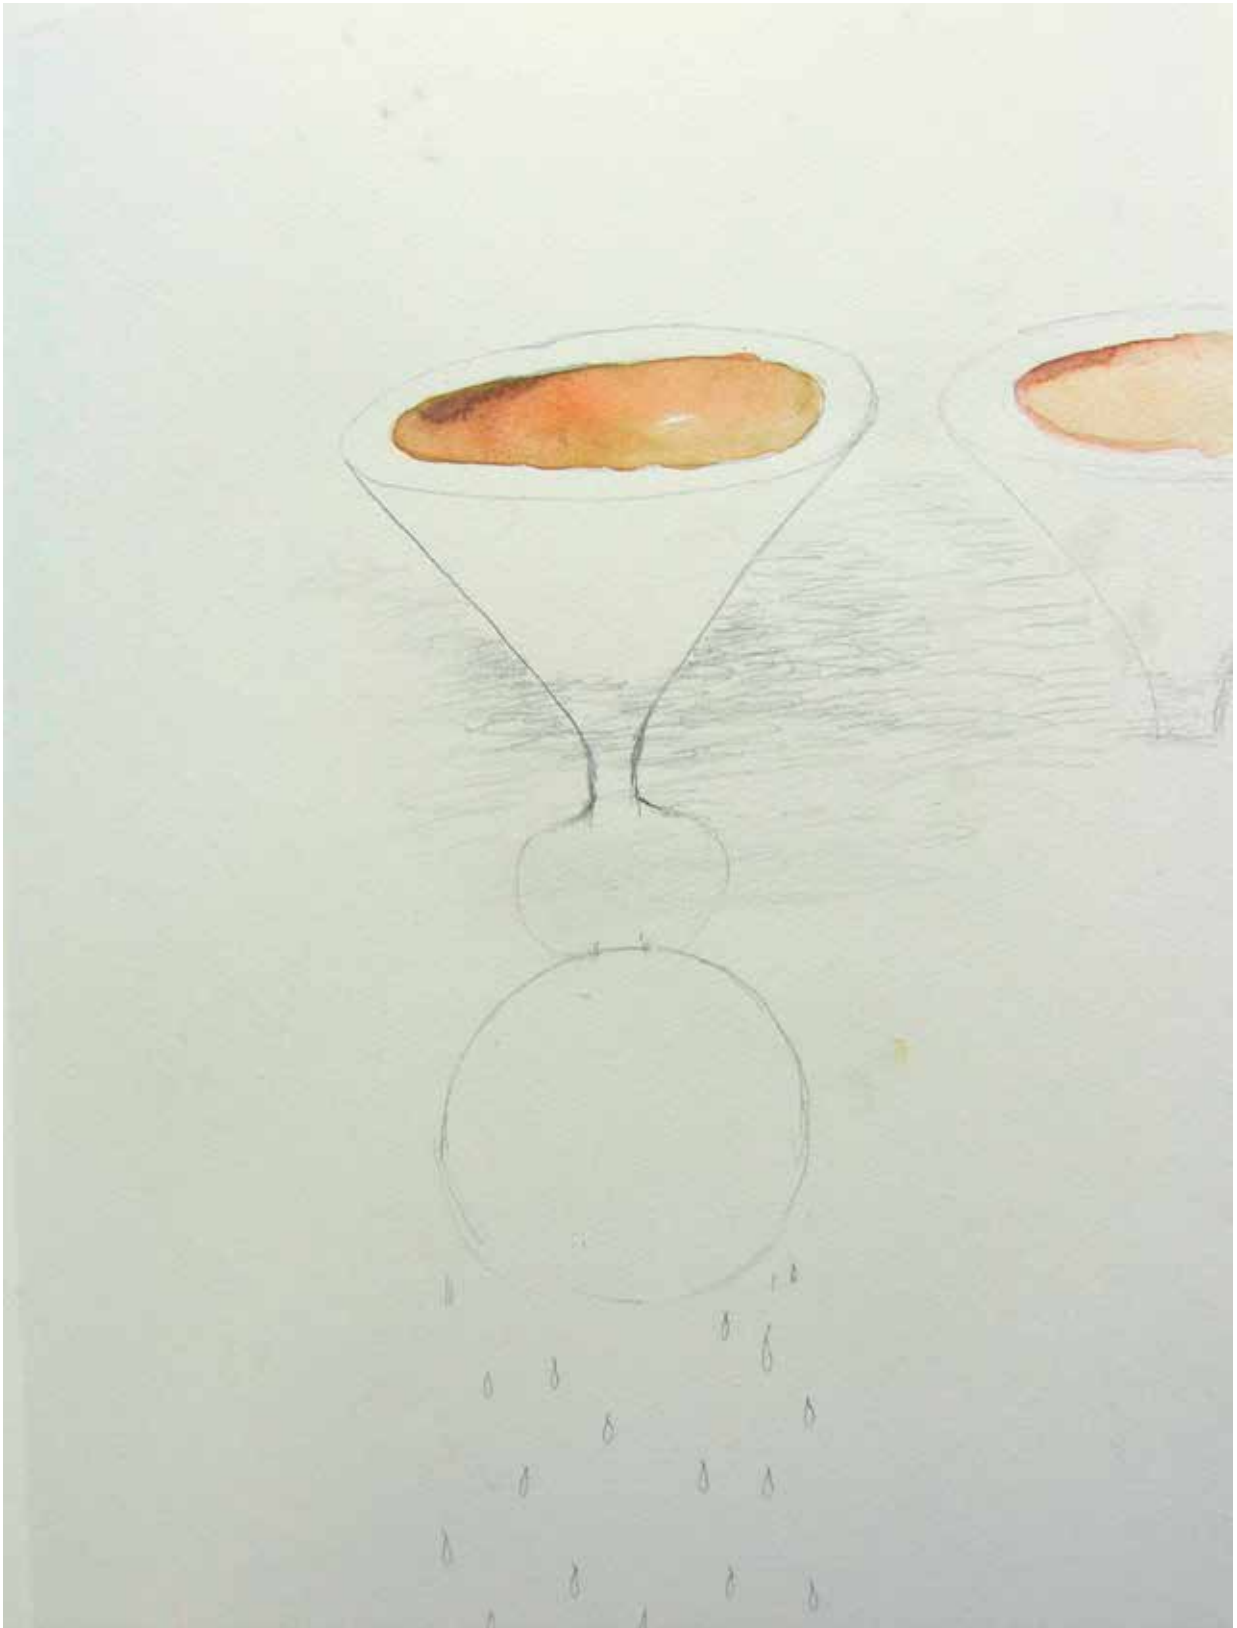

**ROZA EL HASSAN**, pencil and watercolor on paper, 35,5 x 25,1 cm, 2012-2014  
Signed and dated on the back  
Courtesy : Erna Hecey - Copyright Roza El Hassan

**ROZA EL HASSAN**, pencil and watercolor on paper, 35,5 x 25,1 cm, 2014  
Signed and dated on the back  
Courtesy : Erna Hecey - Copyright Roza El Hassan